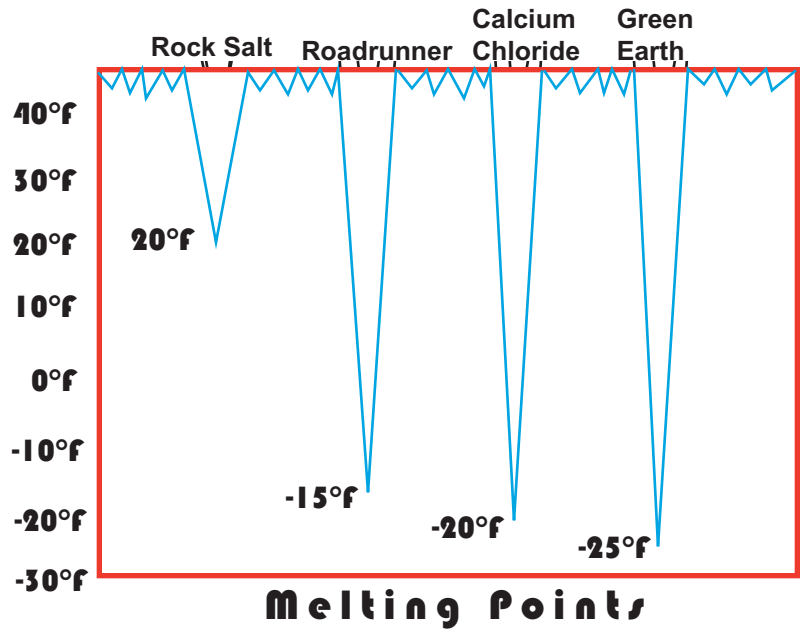

# #482 Half As Much Green Earth Ice Melt

- Use half as much when compared to calcium chloride and rock salt
- Safer on roads, vegetation, and sidewalks than rock salt
- Quickly penetrates and dissolves snow and ice
- Green color helps to make spreading material easily visible
- Non-staining to concrete, asphalt, and shoes when used properly
- Increased corrosion protection to equipment and reduced environmental impact
- Works down to -25°F
- Apply only about 5-7 lbs. per 1000 square feet